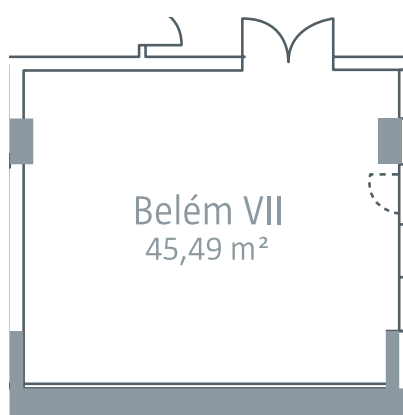

Equipments included on price:

Datashow
Screen
Flipcharts
Pulpit
Sound system with mixer + speakers
Microphone (lapel, hand, desk, pulpit)
Stage (platform 2 x 1)

SALA BELÉM IV

Dimensions

Area: 107,31 m²
Colun: -
Length: 10,9 m
Width: 9,75 m
Height: 3,5 m

Equipments included on price:

Datashow
Screen
Flipcharts
Pulpit
Sound system with mixer + speakers
Microphone (lapel, hand, desk, pulpit)
Stage (platform 2 x 1)

*linha digital

SALA BELÉM V

Dimensions

Area: 40,95 m²
Colun: -
Length: 6,4 m
Width: 6,5 m
Height: 3,5 m

Equipments included on price:

Datashow
Screen
Flipcharts
Pulpit
Sound system with mixer + speakers
Microphone (lapel, hand, desk, pulpit)
Stage (platform 2 x 1)

SALA BELÉM VI

Dimensions

Area: 23,06 m²
Colun: -
Length: 4 m
Width: 6,3 m
Height: 3,5 m

Equipments included on price:

Datashow
Screen
Flipcharts
Pulpit
Sound system with mixer + speakers
Microphone (lapel, hand, desk, pulpit)
Stage (platform 2 x 1)

SALA BELÉM VII

Dimensions

Area: 45,49 m²
Colun: -
Length: 6,3 m
Width: 7,1 m
Height: 3,5 m