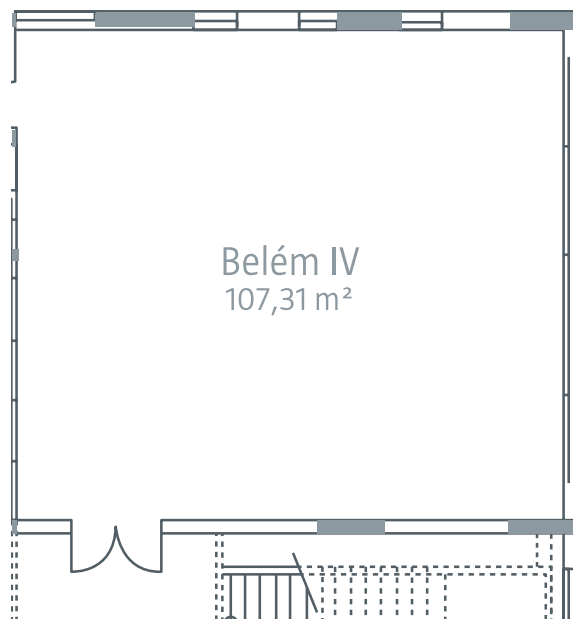

Equipments included on price:

Datashow
Screen
Flipcharts
Pulpit
Sound system with mixer + speakers
Microphone (lapel, hand, desk, pulpit)
Stage (platform 2 x 1)

*linha digital

SALA BELÉM III

Dimensions

Area: 48,56 m²
Colun: -
Length: 6,4 m
Width: 7,5 m
Height: 3,5 m

Equipments included on price:

Datashow
Screen
Flipcharts
Pulpit
Sound system with mixer + speakers
Microphone (lapel, hand, desk, pulpit)
Stage (platform 2 x 1)

SALA BELÉM IV

Dimensions

Area: 107,31 m²
Colun: -
Length: 10,9 m
Width: 9,75 m
Height: 3,5 m

Equipments included on price:

Datashow
Screen
Flipcharts
Pulpit
Sound system with mixer + speakers
Microphone (lapel, hand, desk, pulpit)
Stage (platform 2 x 1)

*linha digital

SALA BELÉM V

Dimensions

Area: 40,95 m²
Colun: -
Length: 6,4 m
Width: 6,5 m
Height: 3,5 m

Equipments included on price:

Datashow
Screen
Flipcharts
Pulpit
Sound system with mixer + speakers
Microphone (lapel, hand, desk, pulpit)
Stage (platform 2 x 1)

SALA BELÉM VII

Dimensions

Area: 45,49 m²
Colun: -
Length: 6,3 m
Width: 7,1 m
Height: 3,5 m